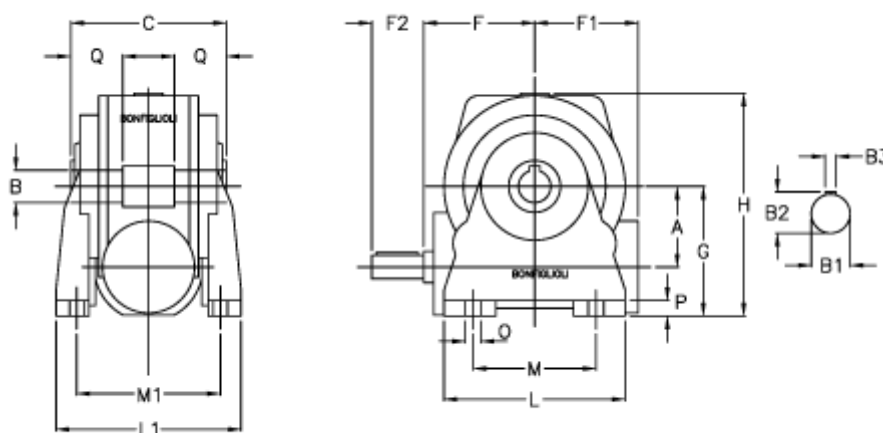

Data Sheet

Article number: 3901049014100

Description: Worm gear with solid input shaft
VF 49N-14-HS

Measures

a	= 49.5	F1 = 63	O = 8.5
B	= 25	F2 = 40	P = 12
B1	= 16	g = 82	Q = 22.5
B2	= 18.0	H = 138.0	
B3	= 5	L = 110	
C	= 82	L1 = 124	
Description = VF 49N-xx-HS		m = 63	
F	= 65.0	M1 = 98.5	